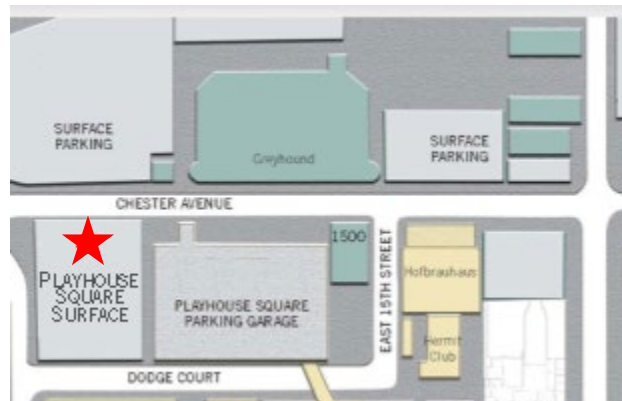

Playhouse Square®

Parking Announcement: Updated Code for Part-time Employees

Effective November 1, 2021, discounted parking is available for part-time employees at the following location:

Playhouse Square Surface Lot (1374 Chester Avenue, Cleveland, OH 44114)

How do I purchase parking?

Onsite at the Pay Machine, located on the south end of the parking lot. Advanced purchase not available.

Eligible for discounted parking:

Playhouse Square part-time employees
Union part-time employees
Jani-King part-time employees

Hours of Operation:

24/7

How much does parking cost?

\$4 with rate code 1815

*Discount only available while working a Playhouse Square shift

Instructions:

Pay Machine:

1. License plate
2. Select option 2 labeled "PSQ Employee"
3. Select number of days (1)
4. Enter rate code 1815 and press enter
5. Payment (credit card or exact cash – no change)